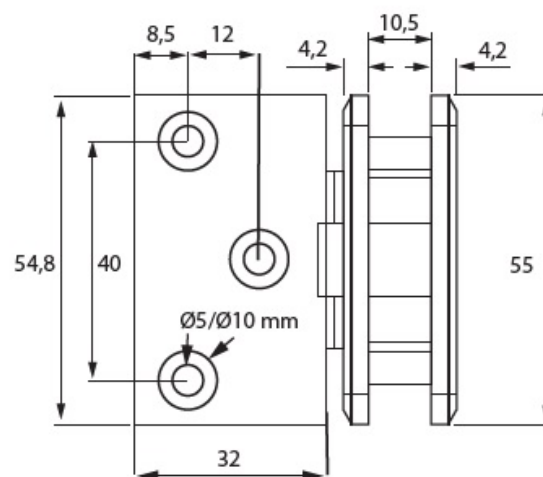

PRODUCT SHEET

Description:

Shower Hinge "Linz", Wall/Glass, Brushed Copper, Offset Back Holes, 6-10mm Glass Thickness, W/15 DG Angle Adjustment, Function & 15DG Return Function, Brass Material, Rectangular, Shape w/Chamferede Edges

Item number:

15.26.744-3

Units	Box	Carton	HS Code	Barcode
Pcs.			8302100090	 5704866518895

SISO A/S

Mileparken 11
DK-2740 Skovlunde
Denmark
VAT: 24786013

Phone +45 45 830 900

www.siso.dk
siso@siso.dk

Danske Bank
Nytorv Branch
Copenhagen
SWIFT: DABADKKK