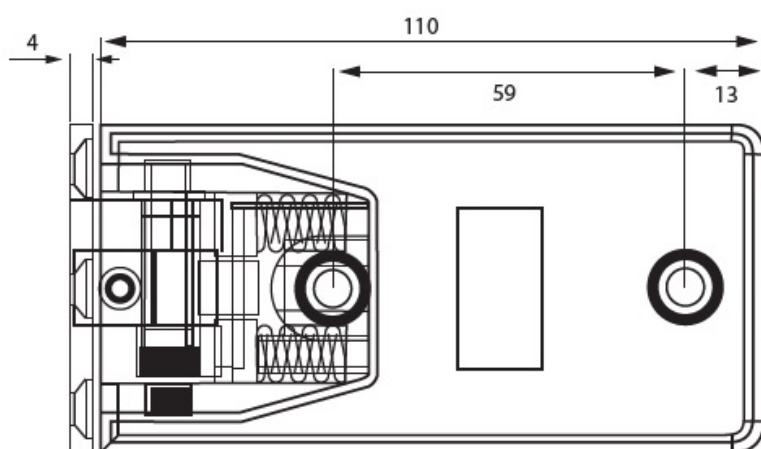

PRODUCT SHEET

Description:

Shower Hinge "Linz", Wall/Glass, Brushed Copper, Offset Back Holes, 6-10mm Glass Thickness, W/15 DG Angle Adjustment, Function & 15DG Return Function, Brass Material, Rectangular, Shape w/Chamferede Edges

Item number:

15.26.744-3

Units	Box	Carton	HS Code	Barcode
Pcs.			8302100090	 5704866518895

SISO A/S

Mileparken 11
DK-2740 Skovlunde
Denmark
VAT: 24786013

Phone +45 45 830 900

www.siso.dk
siso@siso.dk

Danske Bank
Nytorv Branch
Copenhagen
SWIFT: DABADKKK

Account no.
4180 3112 112936
IBAN Account
DK7230003112112936